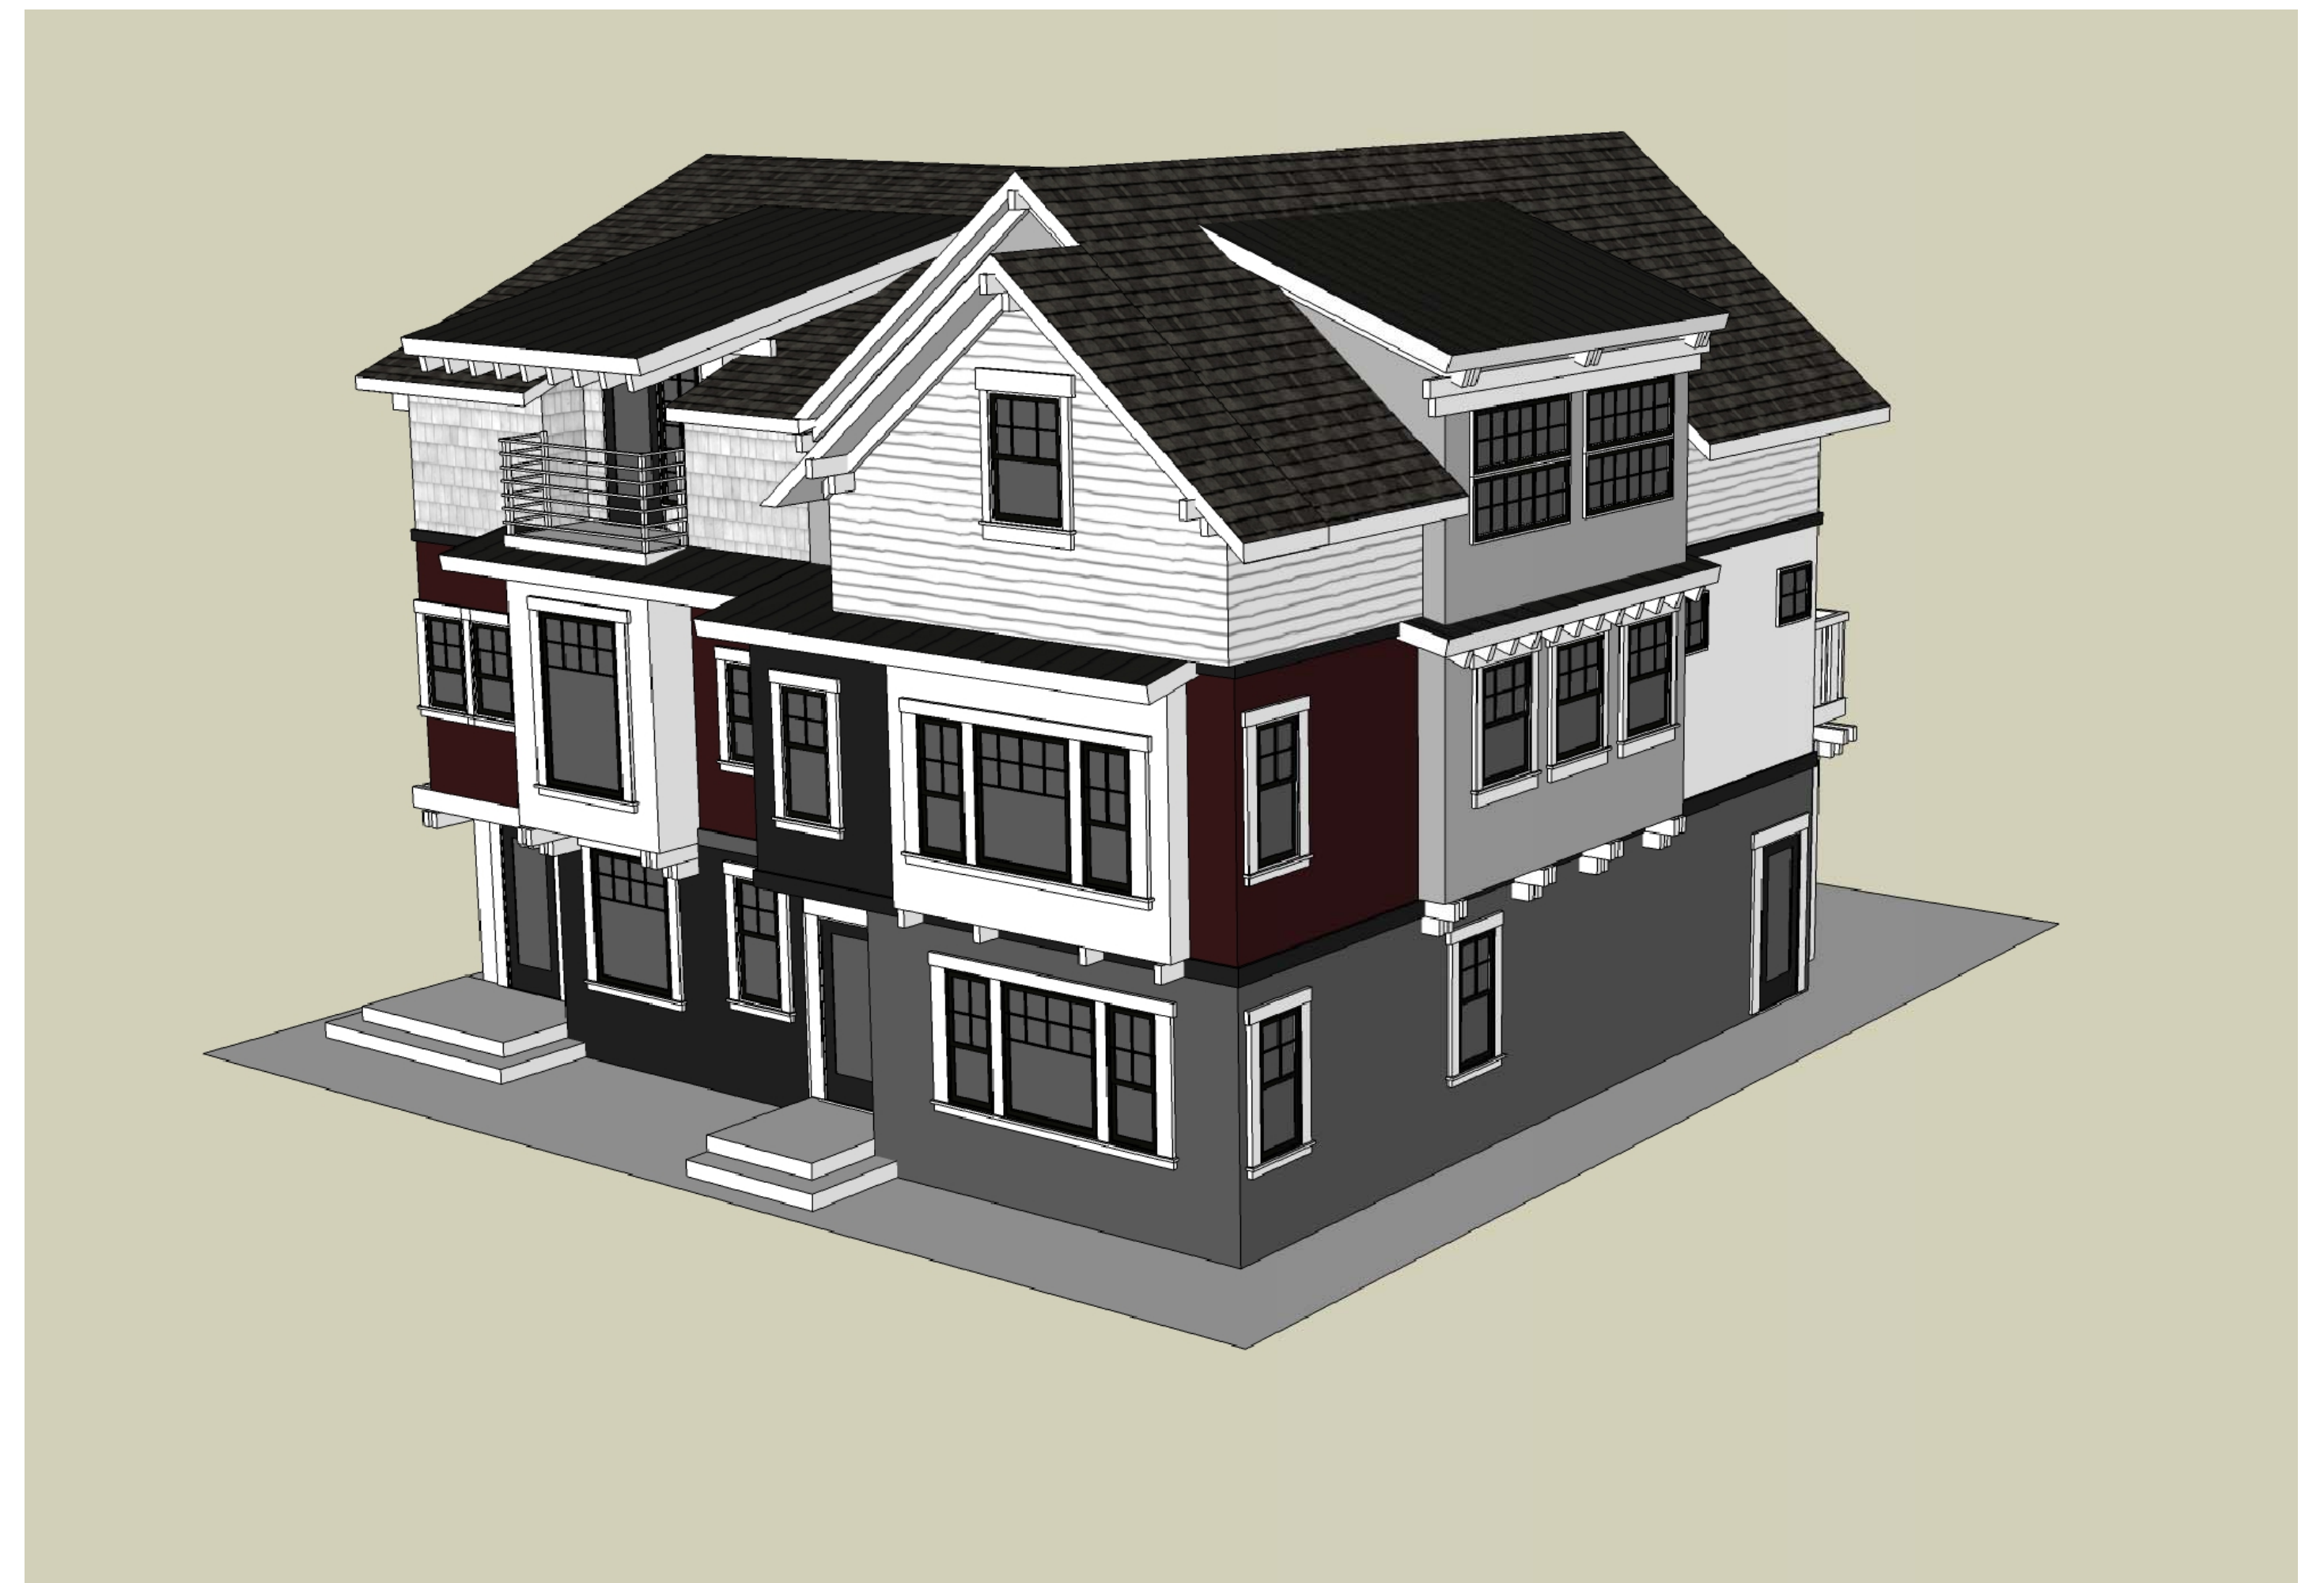

1 | birds eye from street

hausman*
architecture
sacramento, california
jobs #: 16017
916.204.8919 www.hausmanarch.com

rose garden commons
515 g street
davis, california

date: july 19, 2018

A3.2